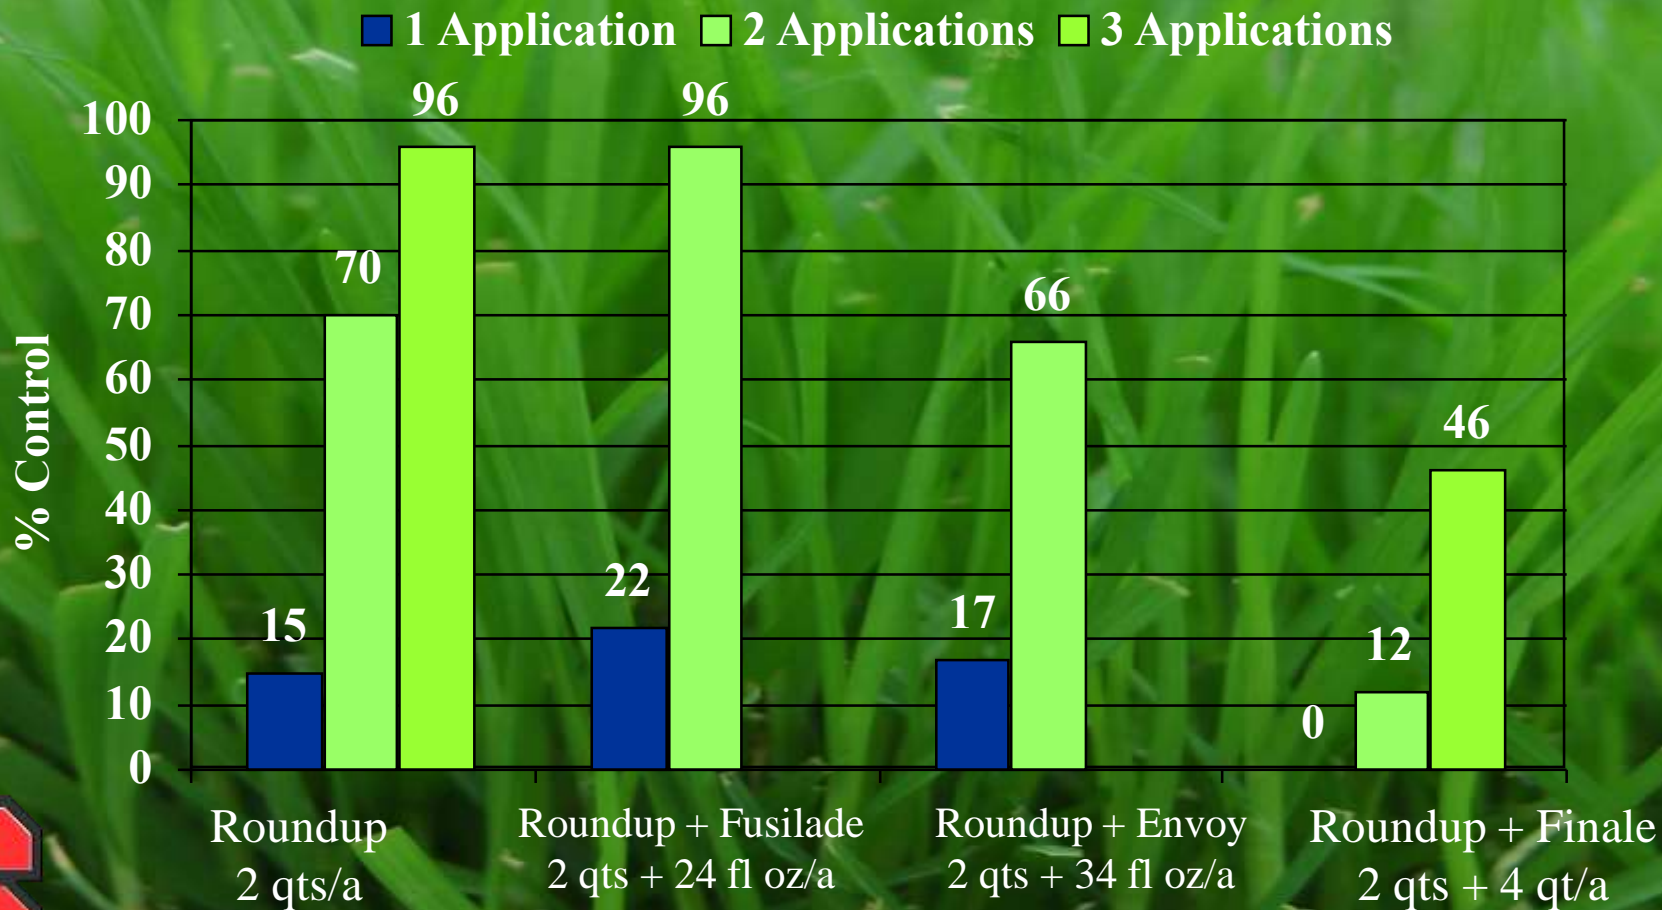

Bermudagrass Control One Year After Treatment 1998-1999

Basamid[®]

Bermudagrass Efficacy

Common Bermudagrass Cover 46 Weeks After Initial Basamid 99 G Treatment^{1,2}

¹ Initial Basamid treatment: 6/1/15; Evaluation date: 4/22/16.

² Application: Roundup ProMax (70 fl oz / A); Fusilade T&O (1.5 pt / A). 28 day sequential intervals.