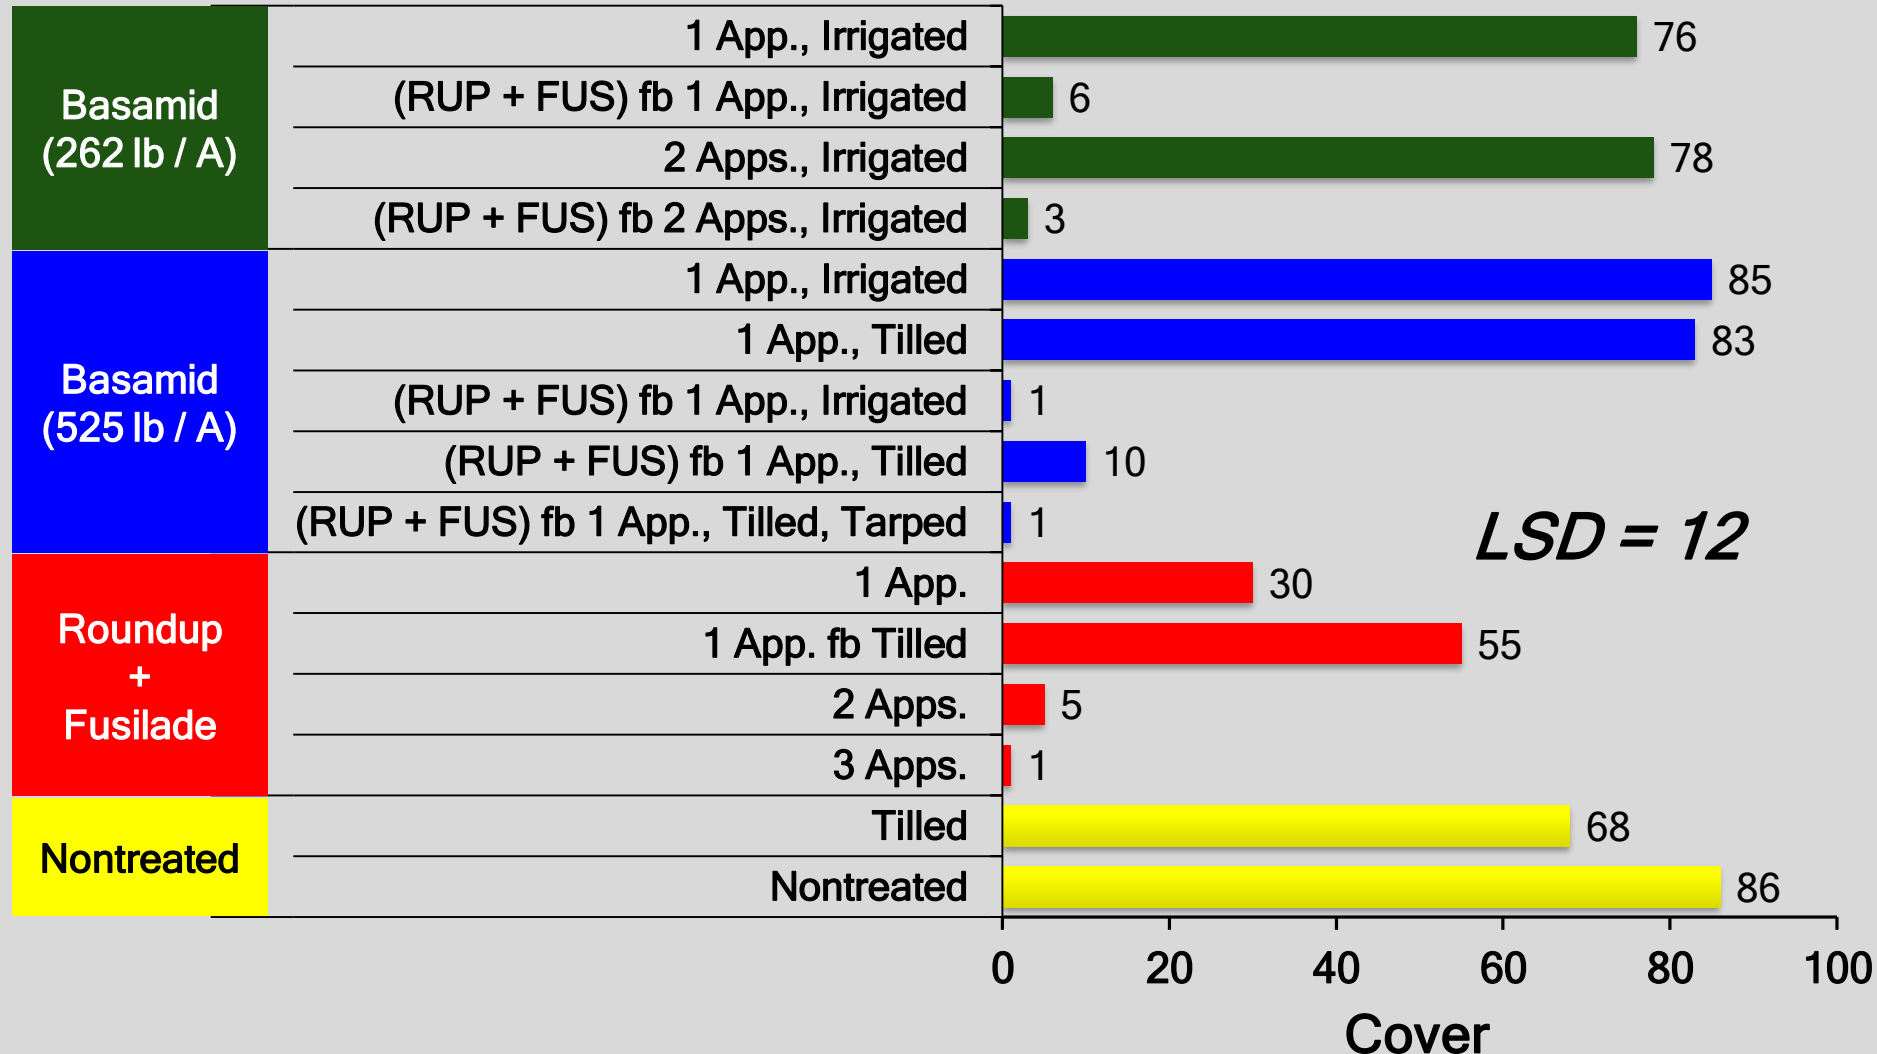

Bermudagrass Control One Year After Treatment 1998-1999

Basamid[®]

Bermudagrass Efficacy

Common Bermudagrass Cover 46 Weeks After Initial Basamid 99 G Treatment^{1,2}

¹ Initial Basamid treatment: 6/1/15; Evaluation date: 4/22/16.

² Application: Roundup ProMax (70 fl oz / A); Fusilade T&O (1.5 pt / A). 28 day sequential intervals.